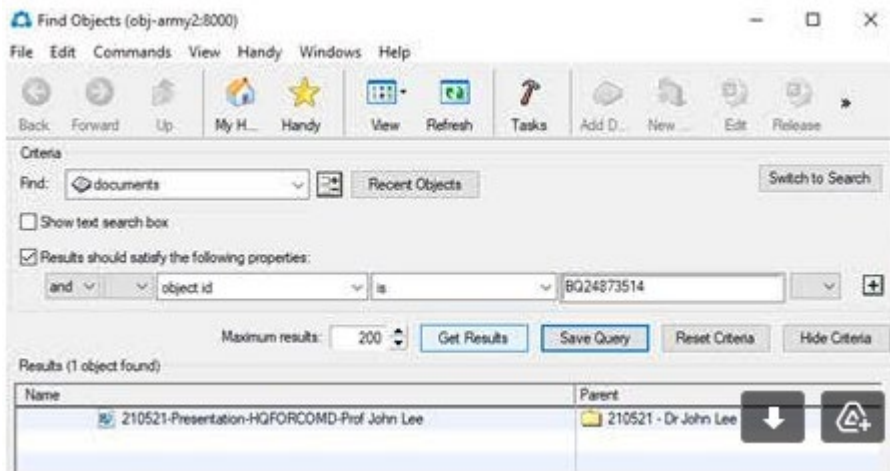

Double click to open.

Please note that it takes quite a bit of time to download. It is recommended that the internet as the preferred option as you may receive the 'not responding' message for Objective and have to force quit and log back in.