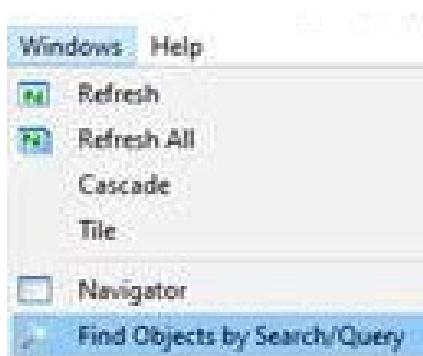

Type in the address <https://objective/id:BQ24873514>

It will start to download into the bottom left hand corner. Click on the three dots and select 'open when done'.

2 – via Objective

Open Objective

Either select 'Ctrl+F' or open the Windows menu and select 'Find Objects by Search/Query'