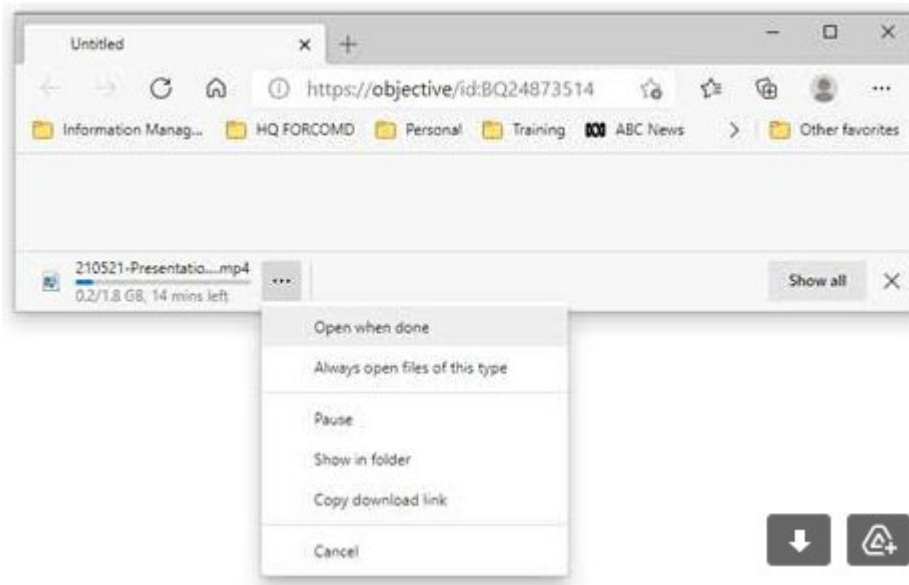

Instructions to find Dr Lee's Objective file:

There are two ways to access the Dr Lee video in objective (Obj Ref **BQ24873514**):

1 – via Microsoft Edge (recommended preferred option)

Open Microsoft Edge

Type in the address <https://objective/id:BQ24873514>

It will start to download into the bottom left hand corner. Click on the three dots and select 'open when done'.

2 – via Objective

Open Objective

Either select 'Ctrl+F' or open the Windows menu and select 'Find Objects by Search/Query'